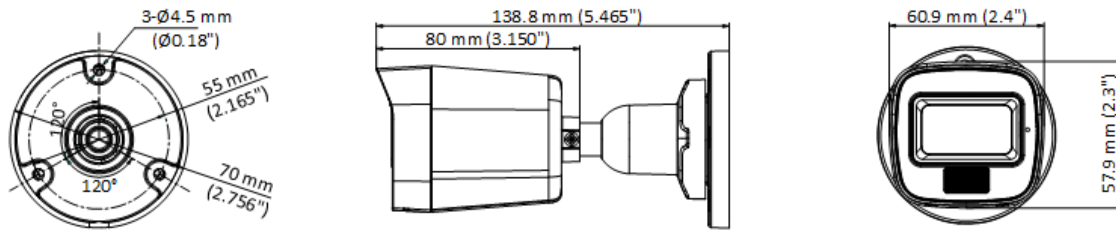

▪ Specification

Camera	
Image Sensor	2K CMOS
Max. Resolution	2304 (H) × 1296 (V)
Min. Illumination	0.01 Lux @ (F1.6, AGC ON), 0 Lux with IR
Shutter Time	PAL: 1/25 s to 1/50, 000 s; NTSC: 1/30 s to 1/50, 000 s
Day & Night	ICR
Angle Adjustment	Pan: 0 to 360°, Tilt: 0 to 90°, Rotation: 0 to 360°
Signal System	PAL/NTSC
Lens	
Lens Type	2.8 mm, 3.6 mm fixed focal lens
Focal Length & FOV	2.8 mm, horizontal FOV: 105°, vertical FOV: 60°, diagonal FOV: 129° 3.6 mm, horizontal FOV: 89°, vertical FOV: 47°, diagonal FOV: 107°
Lens Mount	M12
Microphone	
Pickup Distance	In a radius of up to 5 m
Amount	1
Illuminator	
Supplement Light Type	Smart,IR,White Light
Supplement Light Range	IR: Up to 30 m White Light : Up to 20 m
Image	
Image Settings	Brightness, Sharpness, Smart IR
Frame Rate	TVI: 2K @20fps, 1080P @25fps/30fps AHD: 1080P @25fps/30fps CVI: 1080P @25fps/30fps CVBS: PAL/NTSC
Day/Night Mode	Auto/Color
Wide Dynamic Range (WDR)	Digital WDR
Image Enhancement	DWDR/BLC/HLC/Global
White Balance	Auto/Manual
AGC	Yes
Interface	
Video Output	Switchable TVI/AHD/CVI/CVBS
General	
Power	12 VDC ± 25%, max. 4 W, *You are recommended to use one power adapter to supply the power for one camera.
Material	Metal
Dimension	138.8 mm × 60.9 mm × 57.9 mm (5.47" × 2.4" × 2.3")
Weight	Approx. 265 g (0.59 lb.)
Operating Condition	-40 °C to 60 °C (-40 °F to 140 °F), Humidity: 90% or less (non-condensing)
Communication	HIKVISION-C
Language	English
Approval	
Protection	IP67

▪ **Available Model**

DS-2CE16G0T-LFS(2.8mm)

DS-2CE16G0T-LFS(3.6mm)

▪ **Dimension**

▪ **Accessory**

▪ **Optional**

DS-1280ZJ-XS

See Far, Go Further