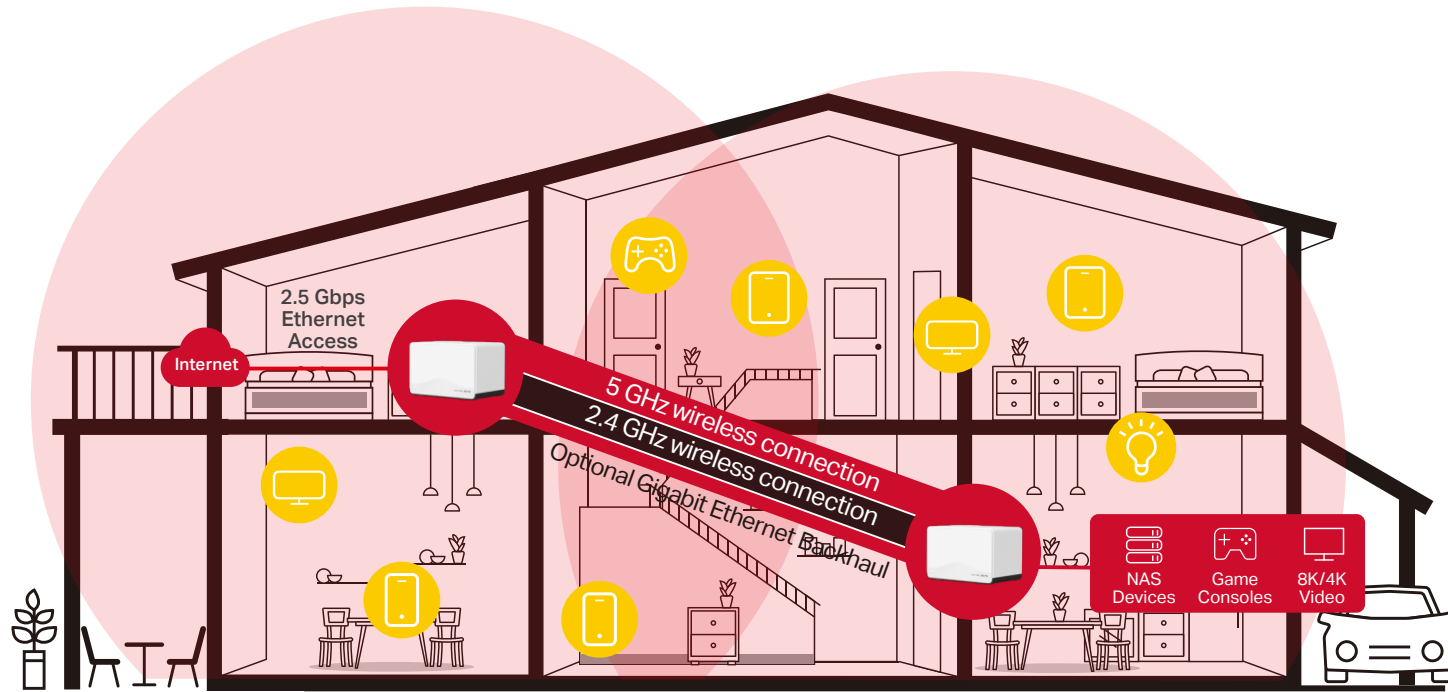

// Features

Multi-Link Operation

Transmits data across different bands simultaneously^Δ

4K-QAM

Packs 20% more data compared with 1024-QAM^Δ

Multi-RUs

Makes full use of every resource^Δ

// Create Your Own Multi-Gigabit Mesh Network

Halo H27BE is compatible with 2.5G ISP access, featuring 1× 2.5 Gbps WAN/LAN auto-sensing port and 2× 1 Gbps WAN/LAN auto-sensing ports. The additional port serves as either a device LAN connection or a wired backhaul between Halo H units, ensuring robust connectivity—both wired and wirelessly.**

1× 2.5 Gbps WAN/LAN Port +
2× 1 Gbps WAN/LAN Ports**

Connects over 150 Devices†

Seamless Roaming with
One Wi-Fi Name‡

Enhanced WPA3 Security§

// Specifications

Wireless

Wireless Standards

5 GHz: IEEE 802.11b/g/n/ac/ax/be